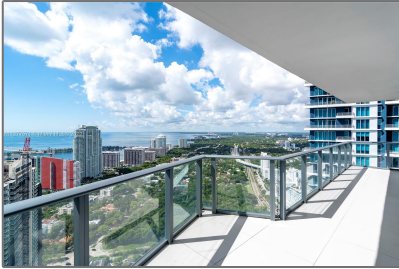

Residential Lease For Rent

1,154 Sqft - 1300 S Miami Ave # 4506, Miami, Florida 33130

Basic

Property Type: **Residential Lease**

Listing Type: **For Rent**

Listing ID: **A11277571**

Price: **\$6,750**

Bedrooms: **3**

City: **Miami**

Zipcode: **33130**

Street: **1300 S Miami Ave #
4506**

Building Name: **SLS BRICKELL**

Floor Number: **0**

Features

Swimming Pool: **In Ground**

Furnished: **Unfurnished**