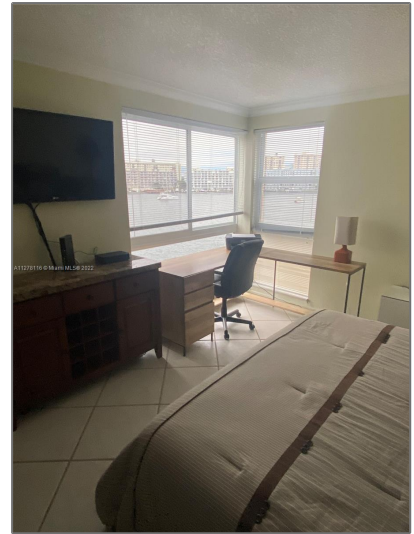

# Residential For Sale

886 Sqft - 2420 Diana Dr # 401, Hallandale Beach,  
Florida 33009

## Basic

Property Type:	<b>Residential</b>
Listing Type:	<b>For Sale</b>
Listing ID:	<b>A11278116</b>
Price:	<b>\$499,000</b>
Bedrooms:	<b>2</b>
Bathrooms:	<b>2</b>
Square Footage:	<b>886 Sqft</b>
Year Built:	<b>1980</b>