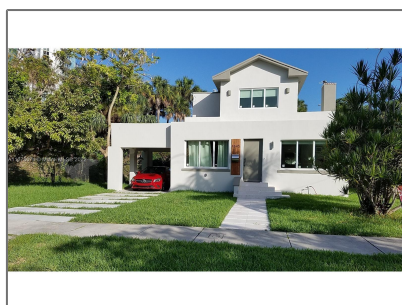

Residential Lease For Rent

2,018 Sqft - 1845 SW 2nd Ave, Miami, Florida
33129

Basic

Property Type: **Residential Lease**

Listing Type: **For Rent**

Listing ID: **A11278074**

Price: **\$8,200**

Bedrooms: **4**

Bathrooms: **2**

Square Footage: **2,018 Sqft**

Year Built: **1925**

Lot Area: **5,202 Sqft**

Address

Country: **US**

State: **FL**

County: **Miami-Dade County**

City: **Miami**

Zipcode: **33129**

Street: **1845 SW 2nd Ave**

Building Name: **HOLLEMAN PARK**

Floor Number: **0**

Features

Fence: **Fenced**

Pet Allowed: **Maximum 20 Lbs**