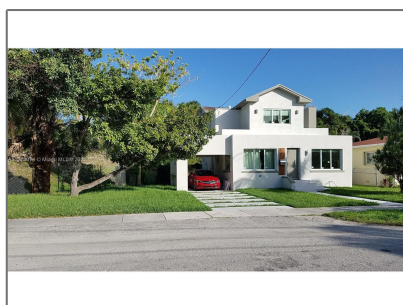

Residential Lease For Rent

2,018 Sqft - 1845 SW 2nd Ave, Miami, Florida
33129

Basic

Property Type: **Residential Lease**

Listing Type: **For Rent**

Listing ID: **A11278074**

Price: **\$8,200**

Bedrooms: **4**

Bathrooms: **2**

Square Footage: **2,018 Sqft**

Year Built: **1925**

Lot Area: **5,202 Sqft**

Address

Country: **US**

State: **FL**

County: **Miami-Dade County**

City: **Miami**

Zipcode: **33129**

Street: **1845 SW 2nd Ave**

Building Name: **HOLLEMAN PARK**

Floor Number: **0**

Features

Fence: **Fenced**

Pet Allowed: **Maximum 20 Lbs**