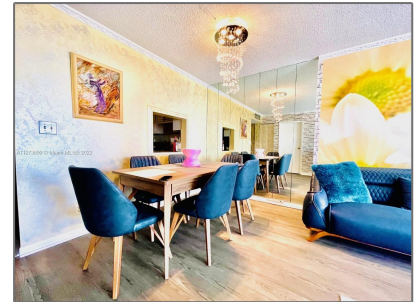

Residential For Sale

770 Sqft - 410 SE 2nd St # 318, Hallandale Beach,
Florida 33009

Basic

Property Type:	Residential
Listing Type:	For Sale
Listing ID:	A11273699
Price:	\$169,000
Bedrooms:	1
Bathrooms:	1
Half Bathrooms:	1
Square Footage:	770 Sqft
Year Built:	1973