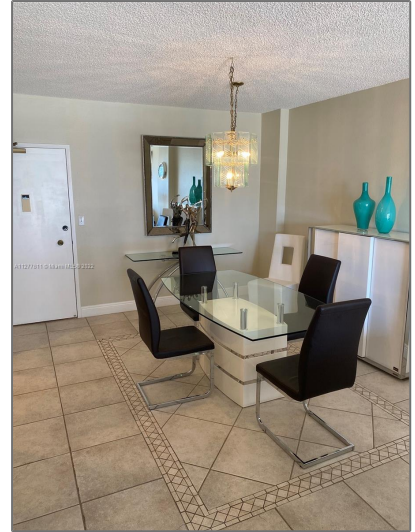

## Basic

Property Type: **Residential Lease**

Listing Type: **For Rent**

Listing ID: **A11277811**

Price: **\$5,000**

Bedrooms: **2**

Bathrooms: **2**

Square Footage: **1,240 Sqft**