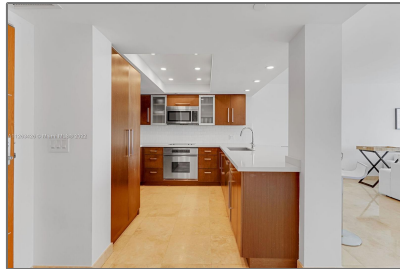

Residential Lease For Rent

858 Sqft - 400 S Pointe Dr # 1408, Miami Beach,
Florida 33139

Basic

Property Type: **Residential Lease**

Listing Type: **For Rent**

Listing ID: **A11263426**

Price: **\$6,750**

Bedrooms: **1**

City: **Miami Beach**

Zipcode: **33139**

Street: **400 S Pointe Dr #
1408**

Building Name: **SOUTH POINTE
TOWERS CONDO**

Floor Number: **0**

Features

✓ Swimming Pool: **Community, Hot Tub**

✓ Cooling System: **Central Air**