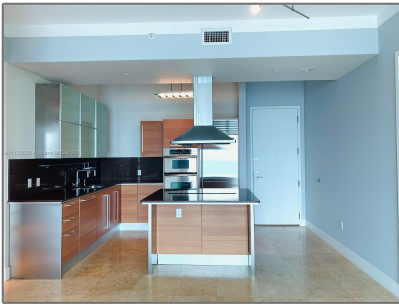

Residential Lease For Rent

1,298 Sqft - 218 SE 14th St, Miami, Florida 33131

Basic

Property Type: **Residential Lease**

Listing Type: **For Rent**

Listing ID: **A11130006**

Price: **\$5,500**

Bedrooms: **2**