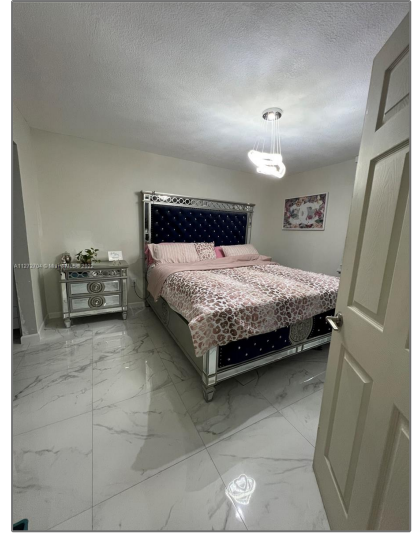

Residential Lease For Rent

1,280 Sqft - 10000 NW 80th Ct # 2102, Hialeah Gardens, Florida 33016

Basic

Property Type: **Residential Lease**

Listing Type: **For Rent**

Listing ID: **A11272704**

Price: **\$2,700**

Bedrooms: **3**

Bathrooms: **2**

Square Footage: **1,280 Sqft**

Year Built: **1977**

Address

Country: **US**

State: **FL**

County: **Miami-Dade County**