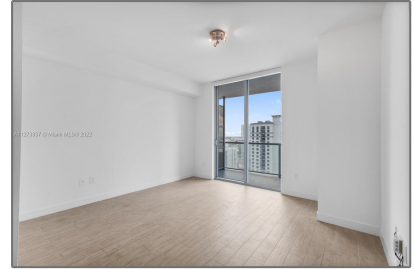

# Residential For Sale

1,012 Sqft - 1111 SW 1st Ave, Miami, Florida  
33130

## Basic

Property Type: **Residential**

Listing Type: **For Sale**

Listing ID: **A11273337**

Price: **\$610,000**

Bedrooms: **2**

Bathrooms: **2**

Square Footage: **1,012 Sqft**