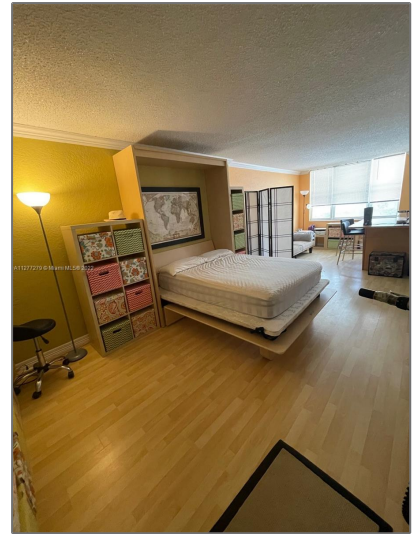

Residential Lease For Rent

400 Sqft - 1913 S Ocean Dr # 219, Hallandale
Beach, Florida 33009

Basic

Property Type:	Residential Lease
Listing Type:	For Rent
Listing ID:	A11277279
Price:	\$2,125
Bathrooms:	1
Square Footage:	400 Sqft
Year Built:	1980