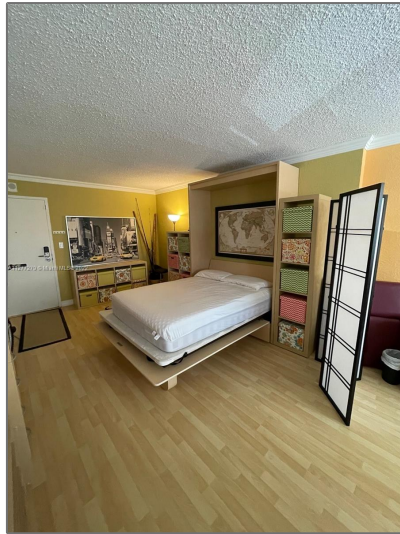

Residential Lease For Rent

400 Sqft - 1913 S Ocean Dr # 219, Hallandale
Beach, Florida 33009

Basic

Property Type:	Residential Lease
Listing Type:	For Rent
Listing ID:	A11277279
Price:	\$2,125
Bathrooms:	1
Square Footage:	400 Sqft
Year Built:	1980