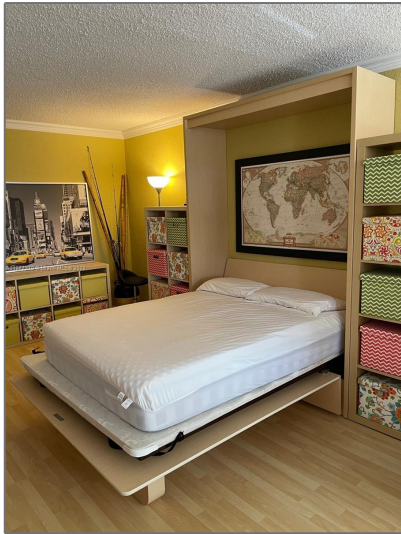

Residential Lease For Rent

400 Sqft - 1913 S Ocean Dr # 219, Hallandale
Beach, Florida 33009

Basic

Property Type:	Residential Lease
Listing Type:	For Rent
Listing ID:	A11277279
Price:	\$2,125
Bathrooms:	1
Square Footage:	400 Sqft
Year Built:	1980