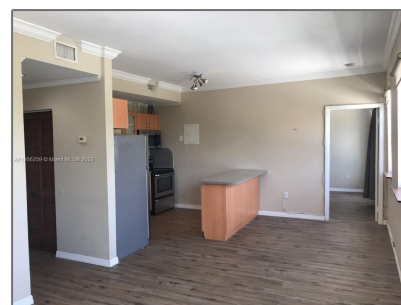

Residential For Sale

700 Sqft - 737 Jefferson Ave # 305, Miami Beach,
Florida 33139

Basic

Property Type: **Residential**

Listing Type: **For Sale**

Listing ID: **A11266259**

Price: **\$349,000**

Bedrooms: **2**

Bathrooms: **1**

Square Footage: **700 Sqft**

Year Built: **1925**

Address

Country: **US**

State: **FL**

County: **Miami-Dade County**

City: **Miami Beach**

Zipcode: **33139**

Street: **737 Jefferson Ave #
305**

Building Name: **THE SHERIDAN
CONDO**

Floor Number: **0**

Features

<input checked="" type="checkbox"/>	Heating System:	Other
<input checked="" type="checkbox"/>	Cooling System:	Central Air
<input checked="" type="checkbox"/>	View:	Other View
<input checked="" type="checkbox"/>	Pet Allowed:	Restrictions Or Possible Restrictions