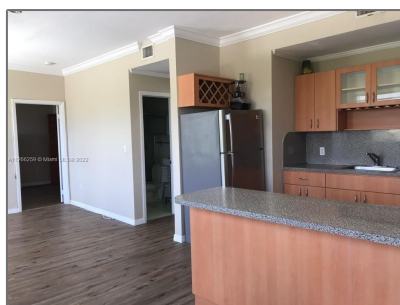

Residential For Sale

700 Sqft - 737 Jefferson Ave # 305, Miami Beach,
Florida 33139

Basic

Property Type: **Residential**

Listing Type: **For Sale**

Listing ID: **A11266259**

Price: **\$349,000**

Bedrooms: **2**