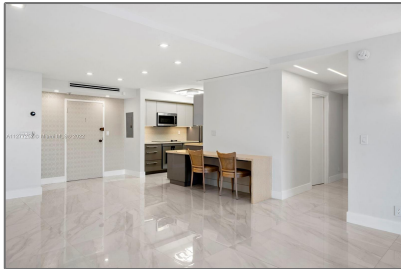

Residential Lease For Rent

1,400 Sqft - 2500 Parkview Dr # 705, Hallandale Beach, Florida 33009

Basic

Property Type: **Residential Lease**

Listing Type: **For Rent**

Listing ID: **A11277252**

Price: **\$3,600**