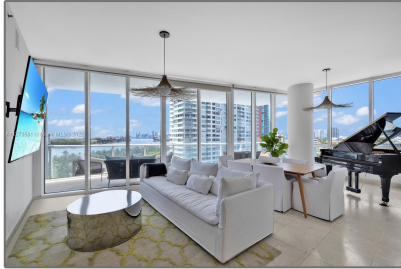

Residential Lease For Rent

1,591 Sqft - 100 S Pointe Dr # 901, Miami Beach, Florida 33139

Basic

Property Type: **Residential Lease**

Listing Type: **For Rent**

Listing ID: **A11273581**

Price: **\$20,000**

Bedrooms: **2**