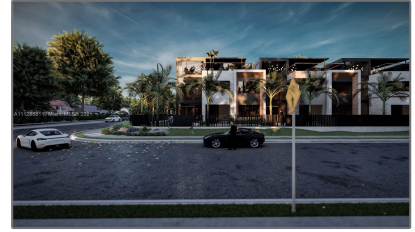

Land/boat Docks For Sale

- 843 SW 14th Ct, Fort Lauderdale, Florida 33315

Basic

Property Type:	Land/boat Docks
Listing Type:	For Sale
Listing ID:	A11128681
Price:	\$2,995,000
Lot Area:	25,807 Sqft

Address

Country:	US
State:	FL
County:	Broward County
City:	Fort Lauderdale
Zipcode:	33315
Street:	843 SW 14th Ct
Building Name:	ESMONDA GARDENS
Floor Number:	0

Agent

Svetlana Costantini

📞 954-459-5268

✉️ svetlana@costantinirealty.com