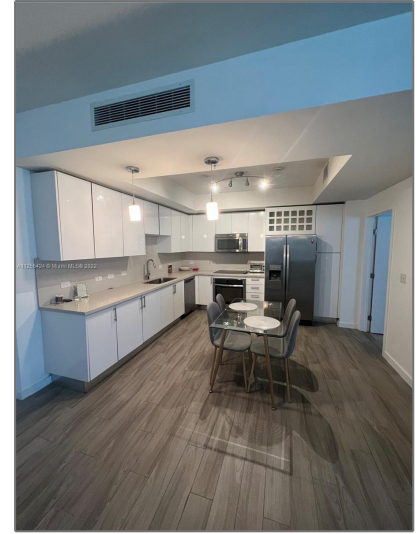

Residential Lease For Rent

762 Sqft - 999 SW 1st Ave # 1501, Miami, Florida 33130

Basic

Property Type: **Residential Lease**

Listing Type: **For Rent**

Listing ID: **A11256424**

Price: **\$3,100**

Bedrooms: **1**

Zipcode: **33130**

Street: **999 SW 1st Ave # 1501**

Features

Swimming Pool:

Private

Furnished:

Unfurnished

Building Name: **NINE AT MARY
BRICKELL VII**