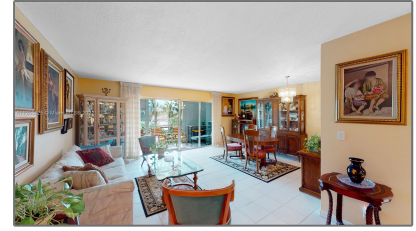

Residential For Sale

1,100 Sqft - 600 NE 14th Ave # 424, Hallandale
Beach, Florida 33009

Basic

Property Type: **Residential**

Listing Type: **For Sale**

Listing ID: **A11255425**

Price: **\$245,000**

Bedrooms: **2**