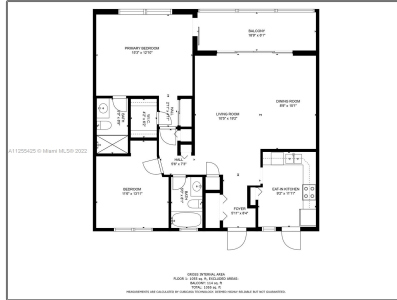

Residential For Sale

1,100 Sqft - 600 NE 14th Ave # 424, Hallandale
Beach, Florida 33009

Basic

Property Type: **Residential**

Listing Type: **For Sale**

Listing ID: **A11255425**

Price: **\$245,000**

Bedrooms: **2**

Bathrooms: **2**

Square Footage: **1,100 Sqft**

Year Built: **1967**

Address

Country: **US**

State: **FL**

County: **Broward County**

City: **Hallandale Beach**