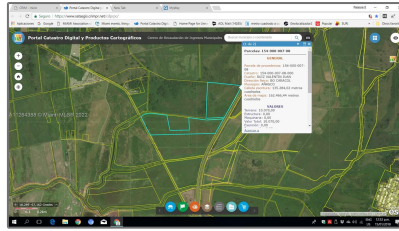

# Commercial Land For Sale

- 34.42 CDS HWY #2 KM 143.5 HWY #2 KM  
143.5, Puerto Rico 00610

## Basic

Property Type: **Commercial Land**

Listing Type: **For Sale**

Listing ID: **A11264388**

Price: **\$650,000**

Lot Area: **145,621 Sqft**

## Address

Country: **US**

State: **PR**

County: **OUTSIDE of Florida**

Zipcode: **00610**

Street: **34.42 CDS HWY #2  
KM 143.5 HWY #2  
KM 143.5**

Building Name: **BO  
QUEBRADALARGO  
ANASCO PR**

Floor Number: **0**