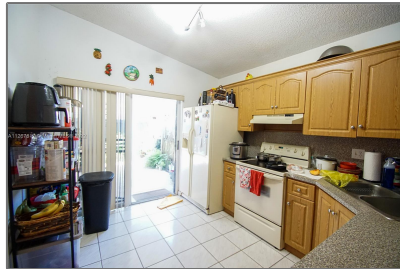

Residential For Sale

1,090 Sqft - 3355 W 68th St # 115, Hialeah,
Florida 33018

Basic

Property Type:	Residential
Listing Type:	For Sale
Listing ID:	A11267817
Price:	\$429,000
Bedrooms:	3
Bathrooms:	2
Square Footage:	1,090 Sqft
Year Built:	1993