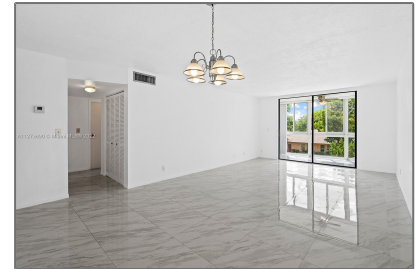

Residential For Sale

865 Sqft - 2841 SOMERSET DR # 310, Lauderdale Lakes, Florida 33311

Basic

Property Type:	Residential
Listing Type:	For Sale
Listing ID:	A11273690
Price:	$133,742
Bedrooms:	2
Bathrooms:	2
Square Footage:	865 Sqft
Year Built:	1973

Features

✓ Heating System:	Central
✓ Cooling System:	Central Air
✓ View:	Garden View, Pool Area View, Club Area View
✓ Pet Allowed:	Restrictions Or Possible Restrictions, No
✓ Patio:	Open Porch

Address

Country:	US
State:	FL
County:	Broward County
City:	Lauderdale Lakes
Zipcode:	33311
Street:	2841 SOMERSET DR # 310
Building Name:	SOMERSET CONDOMINIUMS
Floor Number:	0