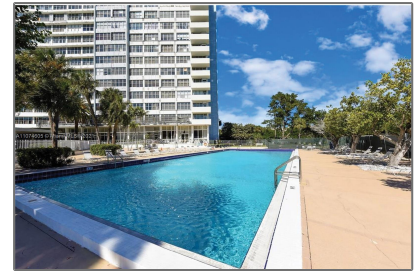

Residential Lease For Rent

1,020 Sqft - 7441 Wayne Ave # 6B, Miami Beach, Florida 33141

Basic

Property Type: **Residential Lease**

Listing Type: **For Rent**

Listing ID: **A11074605**

Price: **\$2,800**

Bedrooms: **2**

Zipcode: **33141**

Street: **7441 Wayne Ave # 6B**

Features

✓ Swimming Pool: **In Ground**

✓ Heating System: **Central**

✓ Cooling System: **Central Air, Electric**

✓ View: **Bay**

✓ Pet Allowed: **Restrictions Or Possible Restrictions, No**