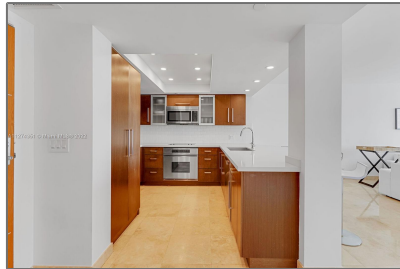

## Basic

Property Type:	<b>Residential</b>
Listing Type:	<b>For Sale</b>
Listing ID:	<b>A11274351</b>
Price:	<b>\$1,200,000</b>
Bedrooms:	<b>1</b>
Bathrooms:	<b>1</b>
Half Bathrooms:	<b>1</b>
Square Footage:	<b>858 Sqft</b>
Year Built:	<b>1987</b>