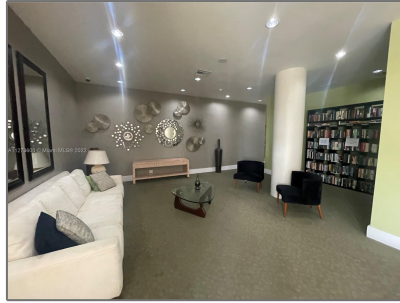

Residential For Sale

1,100 Sqft - 7441 Wayne Ave # 6R, Miami Beach,
Florida 33141

Basic

Property Type: **Residential**

Listing Type: **For Sale**

Listing ID: **A11273600**

Price: **\$350,000**

Bedrooms: **2**