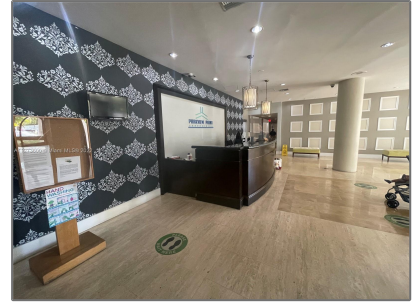

Residential For Sale

1,100 Sqft - 7441 Wayne Ave # 6R, Miami Beach,
Florida 33141

Basic

Property Type: **Residential**

Listing Type: **For Sale**

Listing ID: **A11273600**

Price: **\$350,000**

Bedrooms: **2**

Zipcode: **33141**

Street: **7441 Wayne Ave #
6R**

Building Name: **PARKVIEW POINT
CONDOMINIUM**

Floor Number: **0**

Features

✓ Heating System:	Central
✓ Cooling System:	Central Air
✓ View:	Bay, Canal
✓ Pet Allowed:	Restrictions Or Possible Restrictions
✓ Furnished:	Unfurnished