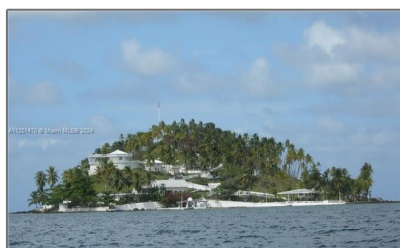

Commercial Land For Sale

- N-A Portobello, Pennsylvania 3306

Basic

Property Type: **Commercial Land**

Listing Type: **For Sale**

Listing ID: **A11251470**

Price: **\$15,900,000**

Features

View:

Ocean View, Bay View

Address

Country: **US**

State: **PA**

County: **OUTSIDE of Florida**

Zipcode: **3306**

Street: **N-A Portobello**