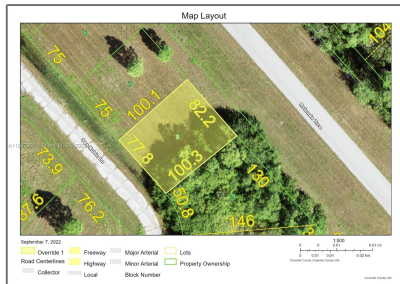

Land/boat Docks For Sale

- Vacant Residential Land SW 12108 Sea-Robin LN
Foli, Port Charlotte, Florida 33946

Basic

Property Type: **Land/boat Docks**

Listing Type: **For Sale**

Listing ID: **A11267958**

Price: **\$24,000**

Address

Country: **US**

State: **FL**

County: **Charlotte County**

City: **Port Charlotte**

Zipcode: **33946**

Street: **Vacant Residential
Land SW 12108
Sea-Robin LN Foli**

Building Name: **PLACIDA**