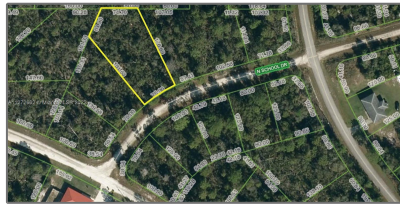

Commercial Land For Sale

- 3207 N School Drive, Lake Placid, Florida 33852

Basic

Property Type:	Commercial Land
Listing Type:	For Sale
Listing ID:	A11272662
Price:	\$80,000
Lot Area:	21,000 Sqft

Address

Country:	US
State:	FL
County:	Highlands County
City:	Lake Placid
Zipcode:	33852
Street:	3207 N School Drive
Building Name:	LEISURE LAKES NORTHEAST
Floor Number:	0