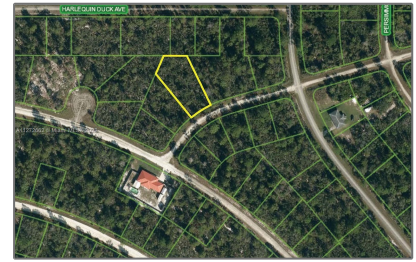

Commercial Land For Sale

- 3207 N School Drive, Lake Placid, Florida 33852

Basic

Property Type:	Commercial Land
Listing Type:	For Sale
Listing ID:	A11272662
Price:	\$80,000
Lot Area:	21,000 Sqft

Address

Country:	US
State:	FL
County:	Highlands County
City:	Lake Placid
Zipcode:	33852
Street:	3207 N School Drive
Building Name:	LEISURE LAKES NORTHEAST
Floor Number:	0