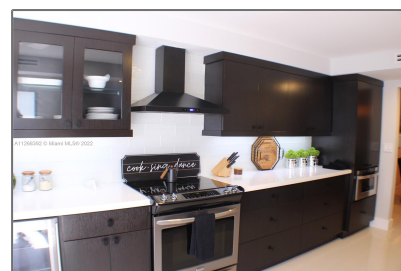

Residential For Sale

2,069 Sqft - 19721 E Lake Dr, Hialeah, Florida
33015

Basic

Property Type: **Residential**

Listing Type: **For Sale**

Listing ID: **A11268392**

Price: **\$555,000**

Bedrooms: **3**