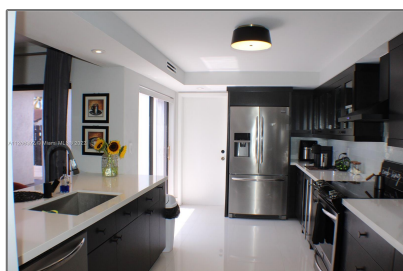

Residential For Sale

2,069 Sqft - 19721 E Lake Dr, Hialeah, Florida
33015

Basic

Property Type: **Residential**

Listing Type: **For Sale**

Listing ID: **A11268392**

Price: **\$555,000**

Bedrooms: **3**