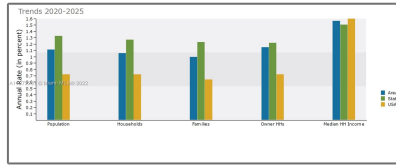

Commercial Land For Sale

- 1016 STATE ROAD 17, Frostproof, Florida 33843

Basic

Property Type:	Commercial Land
Listing Type:	For Sale
Listing ID:	A11272267
Price:	\$1,055,000
Lot Area:	186,010 Sqft

Address