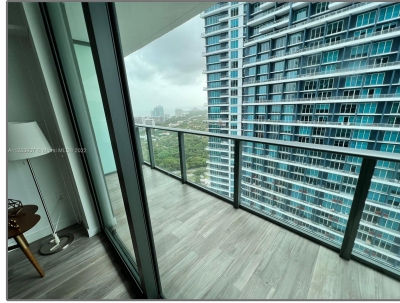

# Residential For Sale

649 Sqft - 1300 S Miami Ave # 3508, Miami, Florida 33130