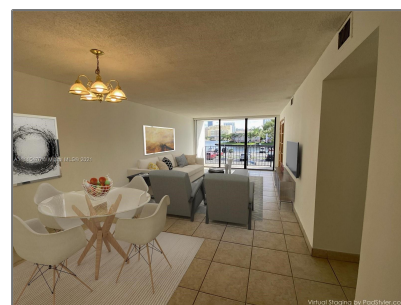

## Basic

Property Type: **Residential**

Listing Type: **For Sale**

Listing ID: **A11115470**

Price: **\$399,999**

Bedrooms: **2**

Bathrooms: **2**

Square Footage: **1,130 Sqft**