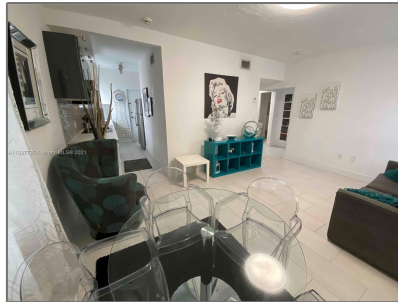

# Residential For Sale

820 Sqft - 1335 Pennsylvania Ave # 1, Miami Beach, Florida 33139