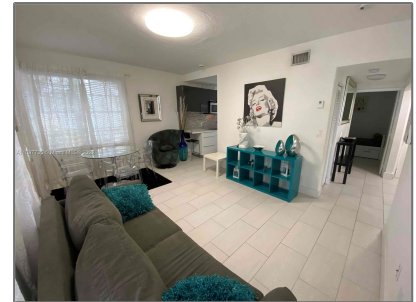

# Residential For Sale

820 Sqft - 1335 Pennsylvania Ave # 1, Miami Beach, Florida 33139