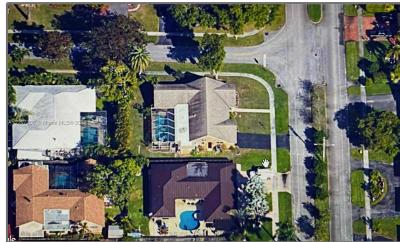

Residential For Sale

2,510 Sqft - 101 El Dorado Pkwy, Plantation,
Florida 33317

Basic

Property Type:	Residential
Listing Type:	For Sale
Listing ID:	A11257308
Price:	\$714,000
Bedrooms:	3
Bathrooms:	3
Square Footage:	2,510 Sqft
Year Built:	1965
Lot Area:	12,333 Sqft

Address

Country:	US
State:	FL
County:	Broward County
City:	Plantation
Zipcode:	33317
Street:	101 El Dorado Pkwy
Building Name:	ELDORADO ESTATES IN PLANT
Floor Number:	0

Features

✓	Swimming Pool:	In Ground
✓	Heating System:	Central
✓	Cooling System:	Ceiling Fan(s), Electric
✓	View:	Garden
✓	Pet Allowed:	Restrictions Or Possible Restrictions
✓	Patio:	Patio