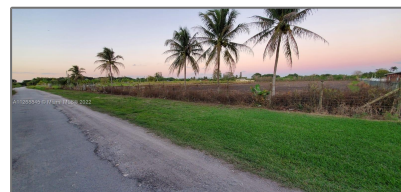

Commercial Land For Sale

- 12901 SW 202 AVE, Homestead, Florida 33196

Basic

Property Type: **Commercial Land**

Listing Type: **For Sale**

Listing ID: **A11268845**

Price: **\$1,500**

Lot Area: **108,900 Sqft**

Features

Fence:

Fenced

Address

Country: **US**

State: **FL**

County: **Miami-Dade County**

City: **Homestead**