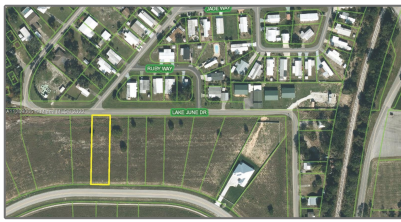

Commercial Land For Sale

- 240 Heartland Blvd., Lake Placid, Florida 33852

Basic

Property Type:	Commercial Land
Listing Type:	For Sale
Listing ID:	A11269065
Price:	\$129,000
Lot Area:	18,730 Sqft

Features

View:

Lake View

Address

Country:	US
State:	FL
County:	Highlands County
City:	Lake Placid
Zipcode:	33852
Street:	240 Heartland Blvd.
Building Name:	THE VILLAGE ON LAKE RACHAR
Floor Number:	0

Agent

Svetlana Costantini