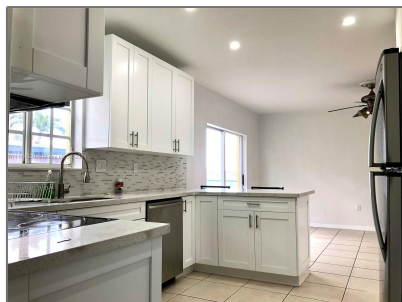

# Residential For Sale

2,185 Sqft - 13649 SW 142 Terrace, Miami,  
Florida 33186