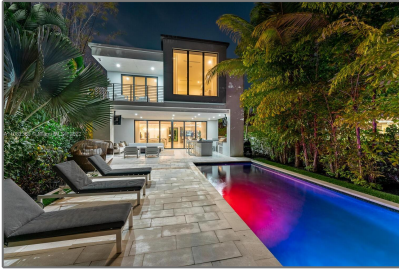

# Residential Lease For Rent

6,058 Sqft - 310 SE 11th Ave, Fort Lauderdale,  
Florida 33301