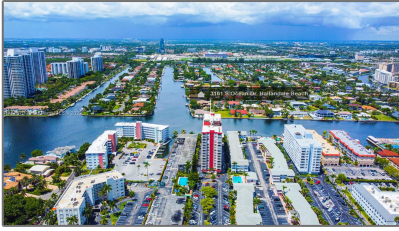

# Residential For Sale

1,150 Sqft - 3161 S Ocean Dr # 506, Hallandale Beach, Florida 33009

## Address

Country: **US**

State: **FL**

County: **Broward County**

City: **Hallandale Beach**

Zipcode: **33009**

Street: **3161 S Ocean Dr # 506**

Building Name: **CLIFTON CONDO**