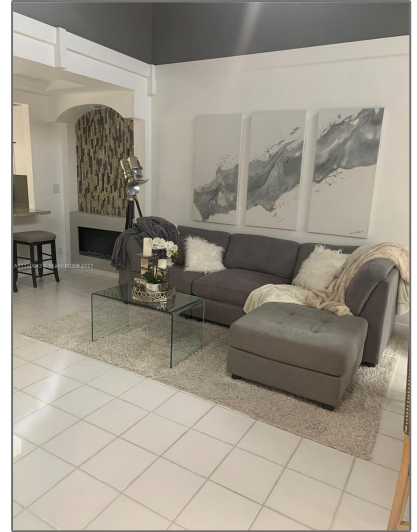

Residential Lease For Rent

1,454 Sqft - 351 City View Dr # 351, Fort
Lauderdale, Florida 33311

Basic

Property Type:	Residential Lease
Listing Type:	For Rent
Listing ID:	A11120943
Price:	\$3,200
Bedrooms:	3
Bathrooms:	2
Square Footage:	1,454 Sqft
Year Built:	1986
Lot Area:	1,477 Sqft