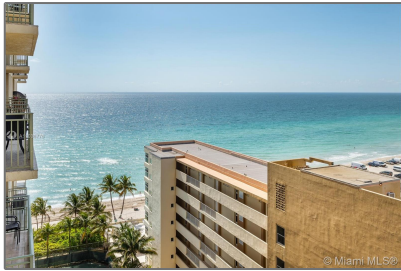

Residential Lease For Rent

1,150 Sqft - 2080 S Ocean Dr # 1203, Hallandale Beach, Florida 33009

Basic

Property Type: **Residential Lease**

Listing Type: **For Rent**

Listing ID: **A11038776**

Price: **\$4,200**

City: **Hallandale Beach**

Zipcode: **33009**

Street: **2080 S Ocean Dr #
1203**

Building Name: **2080 OCEAN DRIVE
CONDO**

Floor Number: **0**

Features

Swimming Pool: **In Ground**

View: **Ocean, Water**