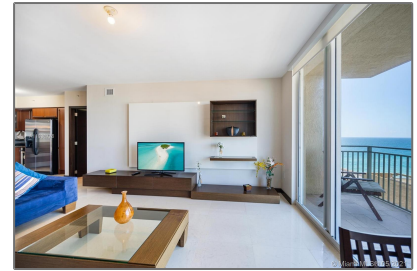

Residential Lease For Rent

1,150 Sqft - 2080 S Ocean Dr # 1203, Hallandale Beach, Florida 33009

Basic

Property Type: **Residential Lease**

Listing Type: **For Rent**

Listing ID: **A11038776**

Price: **\$4,200**