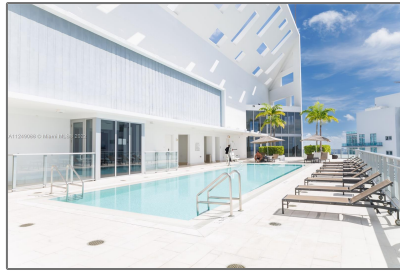

Residential Lease For Rent

1,012 Sqft - 1300 Brickell Bay Dr # 2802, Miami,
Florida 33131

Basic

Property Type: **Residential Lease**

Listing Type: **For Rent**

Listing ID: **A11249088**

Price: **\$4,500**

Bedrooms: **2**

City: **Miami**

Zipcode: **33131**

Street: **1300 Brickell Bay
Dr # 2802**

Building Name: **BRICKELLHOUSE
CONDO**

Floor Number: **0**

Features

✓ Swimming Pool: **In Ground**

✓ Heating System: **Central**