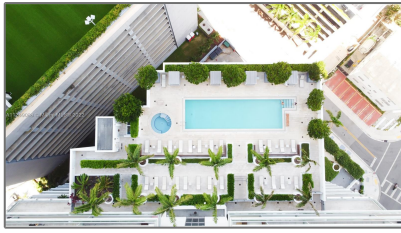

Residential Lease For Rent

1,012 Sqft - 1300 Brickell Bay Dr # 2802, Miami,
Florida 33131

Basic

Property Type: **Residential Lease**

Listing Type: **For Rent**

Listing ID: **A11249088**

Price: **\$4,500**

Bedrooms: **2**

City: **Miami**

Zipcode: **33131**

Street: **1300 Brickell Bay
Dr # 2802**

Building Name: **BRICKELLHOUSE
CONDO**

Floor Number: **0**

Features

✓ Swimming Pool: **In Ground**

✓ Heating System: **Central**