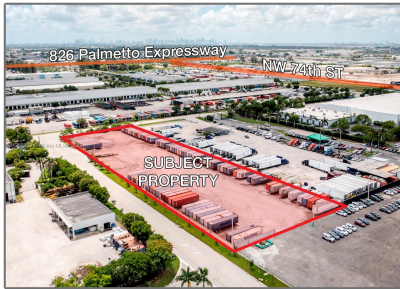

# Commercial Land For Sale

- 8230 NW 80th St, Medley, Florida 33166

## Basic

Property Type: **Commercial Land**

Listing Type: **For Sale**

Listing ID: **A11258322**

Price: **\$5**

Lot Area: **129,612 Sqft**

## Address

Country: **US**

State: **FL**

County: **Miami-Dade County**

City: **Medley**

Zipcode: **33166**

Street: **8230 NW 80th St**

Building Name: **LAKEVIEW  
COMMERCE PARK**