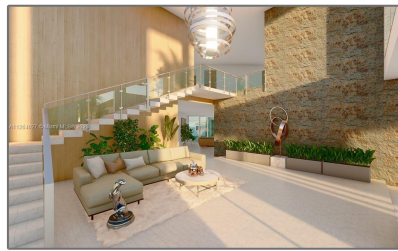

Land/boat Docks For Sale

- 19242 SW 119th Ct, Miami, Florida 33177

Basic

Property Type:	Land/boat Docks
Listing Type:	For Sale
Listing ID:	A11264027
Price:	\$525,000
Lot Area:	12,640 Sqft

Address

Country:	US
State:	FL
County:	Miami-Dade County
City:	Miami
Zipcode:	33177
Street:	19242 SW 119th Ct
Building Name:	LIME GROVE GARDENS
Floor Number:	0