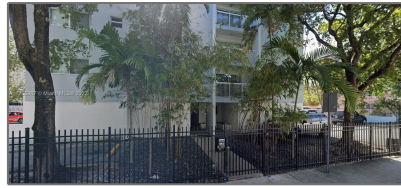

Residential For Sale

702 Sqft - 2920 SW 28th Ter # 507, Miami,
Florida 33133

Basic

Property Type:	Residential
Listing Type:	For Sale
Listing ID:	A11265987
Price:	\$345,000
Bedrooms:	2
Bathrooms:	1
Square Footage:	702 Sqft
Year Built:	1972

County: **Miami-Dade County**

City: **Miami**

Zipcode: **33133**

Street: **2920 SW 28th Ter
507**

Building Name: **GROVES EDGE
CONDO**

Floor Number: **0**

Agent

Svetlana Costantini