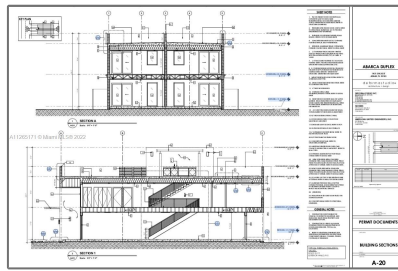

Land/boat Docks For Sale

- 1431 SW 20th St, Miami, Florida 33145

Basic

Property Type:	Land/boat Docks
Listing Type:	For Sale
Listing ID:	A11265171
Price:	\$950,000
Lot Area:	5,600 Sqft

Features

Fence:

Fenced