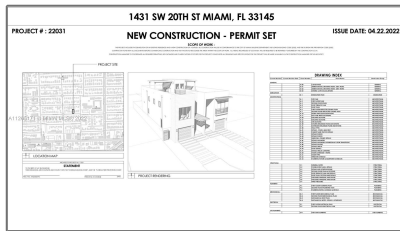

Land/boat Docks For Sale

- 1431 SW 20th St, Miami, Florida 33145

Basic

Property Type:	Land/boat Docks
Listing Type:	For Sale
Listing ID:	A11265171
Price:	\$950,000
Lot Area:	5,600 Sqft

Features

Fence:

Fenced

Address

Country:	US
State:	FL
County:	Miami-Dade County
City:	Miami
Zipcode:	33145
Street:	1431 SW 20th St
Building Name:	OSCEOLA GROVES
Floor Number:	0

Agent

Svetlana Costantini

☎ 954-459-5268

✉ svetlana@costantinirealty.com