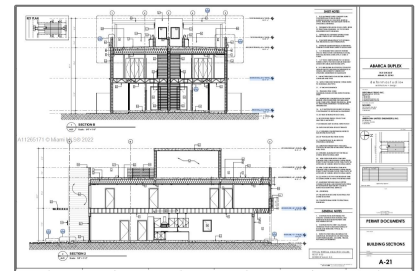

Land/boat Docks For Sale

- 1431 SW 20th St, Miami, Florida 33145

Basic

Property Type:	Land/boat Docks
Listing Type:	For Sale
Listing ID:	A11265171
Price:	\$950,000
Lot Area:	5,600 Sqft

Features

Fence:

Fenced