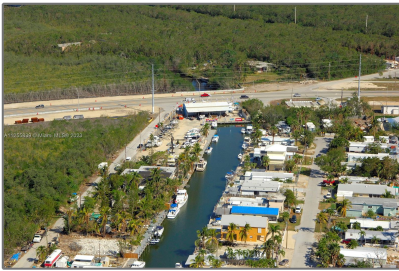

Commercial Land For Sale

- 10660 Summerland Dr, Key Largo, Florida 33037

Basic

Property Type: **Commercial Land**

Listing Type: **For Sale**

Listing ID: **A11255839**

Price: **\$4,000**

Lot Area: **35,755 Sqft**

Address

Country: **US**

State: **FL**

County: **Monroe County**

City: **Key Largo**

Zipcode: **33037**

Street: **10660 Summerland
Dr**

Building Name: **LAKE SURPRISE
ESTATES**