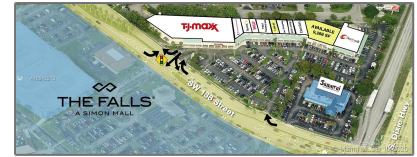

Commercial Sale For Sale

- 8733 S.W. 136th St # 8733, Pinecrest, Florida
33176

Basic

Property Type:	Commercial Sale
Listing Type:	For Sale
Listing ID:	A10942213
Price:	\$42
Lot Area:	232,610 Sqft

Features

✓	Cooling System:	Central Building A/c
✓	Parking:	240

Address

Country:	US
State:	FL
County:	Miami-Dade County
City:	Pinecrest
Zipcode:	33176
Street:	8733 S.W. 136th St # 8733
Building Name:	The Prado Shopping Center
Floor Number:	0