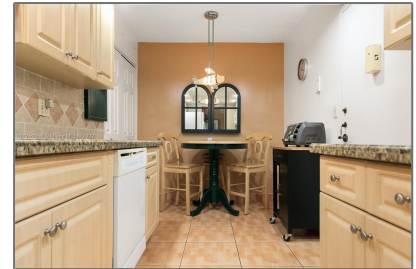

Residential For Sale

1,310 Sqft - 1000 Saint Charles Pl # 517,
Pembroke Pines, Florida 33026

Basic

Property Type:	Residential
Listing Type:	For Sale
Listing ID:	A11259359
Price:	\$239,921
Bedrooms:	3
Bathrooms:	2
Square Footage:	1,310 Sqft
Year Built:	1980