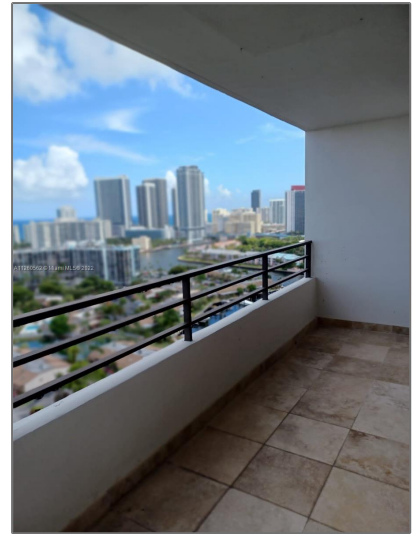

Residential For Sale

1,280 Sqft - 2500 Parkview Dr # 2305, Hallandale Beach, Florida 33009

Basic

Property Type: **Residential**

Listing Type: **For Sale**

Listing ID: **A11260562**

Price: **\$459,000**

Bedrooms: **2**

Bathrooms: **2**

Square Footage: **1,280 Sqft**

Year Built: **1980**

Address

Country: **US**

State: **FL**

County: **Broward County**

City: **Hallandale Beach**