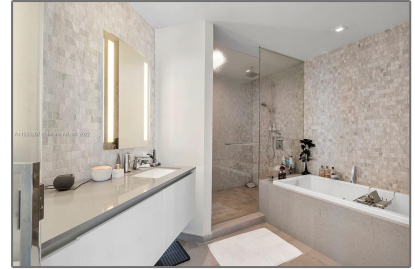

# Residential For Sale

1,265 Sqft - 68 SE 6th St # 3301, Miami, Florida 33131

## Basic

Property Type:	<b>Residential</b>
Listing Type:	<b>For Sale</b>
Listing ID:	<b>A11255267</b>
Price:	<b>\$1,200,000</b>
Bedrooms:	<b>2</b>
Bathrooms:	<b>2</b>
Half Bathrooms:	<b>1</b>
Square Footage:	<b>1,265 Sqft</b>
Year Built:	<b>2016</b>