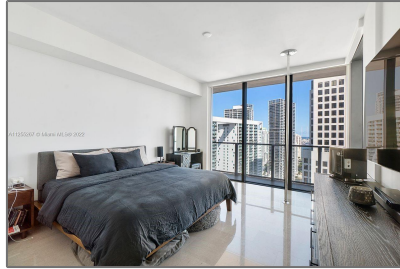

# Residential For Sale

1,265 Sqft - 68 SE 6th St # 3301, Miami, Florida 33131

## Basic

Property Type:	<b>Residential</b>
Listing Type:	<b>For Sale</b>
Listing ID:	<b>A11255267</b>
Price:	<b>\$1,200,000</b>
Bedrooms:	<b>2</b>
Bathrooms:	<b>2</b>
Half Bathrooms:	<b>1</b>
Square Footage:	<b>1,265 Sqft</b>
Year Built:	<b>2016</b>