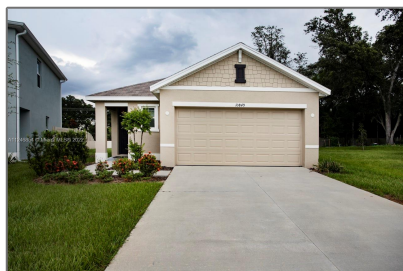

Residential For Sale

- 10849 Trailing Vine Drive, Tampa, Florida 33610

Basic

Property Type: **Residential**

Listing Type: **For Sale**

Listing ID: **A11246854**

Price: **\$390,000**

Bedrooms: **3**

Bathrooms: **2**

Year Built: **2020**

Address

Country: **US**

State: **FL**

County: **Hillsborough
County**

City: **Tampa**

Zipcode: **33610**

Street: **10849 Trailing Vine
Drive**

Building Name: **Waverly Village**

Floor Number: **0**

Features

Heating System: **Central**

Cooling System: **Central Air, Ceiling
Fan(s)**

Patio: **Patio**

Agent