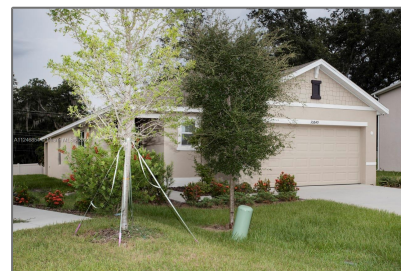

Residential For Sale

- 10849 Trailing Vine Drive, Tampa, Florida 33610

Basic

Property Type: **Residential**

Listing Type: **For Sale**

Listing ID: **A11246854**

Price: **\$390,000**

Bedrooms: **3**

Bathrooms: **2**

Year Built: **2020**

Address

Country: **US**

State: **FL**

County: **Hillsborough
County**

City: **Tampa**

Zipcode: **33610**

Street: **10849 Trailing Vine
Drive**

Building Name: **Waverly Village**

Floor Number: **0**

Features

Heating System: **Central**

Cooling System: **Central Air, Ceiling
Fan(s)**

Patio: **Patio**

Agent