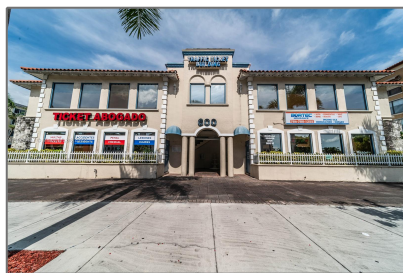

Commercial Sale For Sale

- 600 Palm # A, Hialeah, Florida 33010

Basic

Property Type: **Commercial Sale**

Listing Type: **For Sale**

Listing ID: **A11261447**

Price: **\$2,900**

Lot Area: **6,750 Sqft**